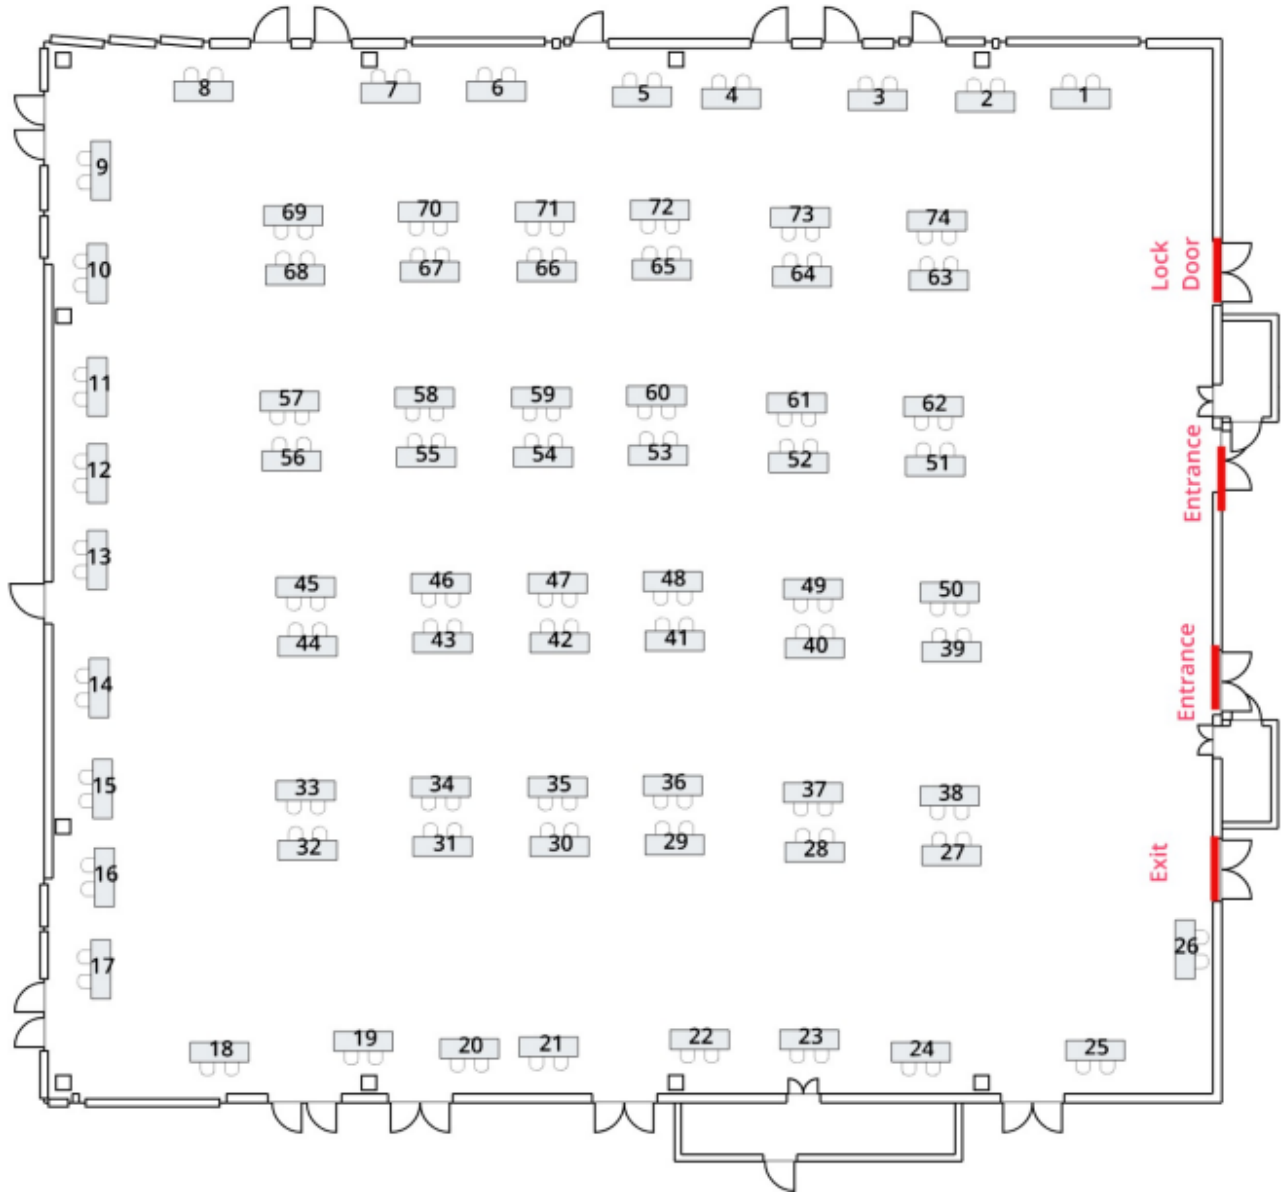

FALL 2024 ME CAREER FAIR MAP

Booth Number	Company
1	Amazon Robotics
2	Advanced Technology Development Center (ATDC)
3	Andersen Corporation
4	Anheuser-Busch
5	Ballinger
6	BD
7	BorgWarner
8	Gulfstream Aerospace
9	Bray International, Inc.
10	Caire Inc.
11	Capital Projects
12	Chart Industries
13	Eli Lilly & Company
14	CMTA
15	Intuitive
16	Corning
17	Yamaha Motor Manufacturing Corporation
18	Dennis Group
19	DLB Associates